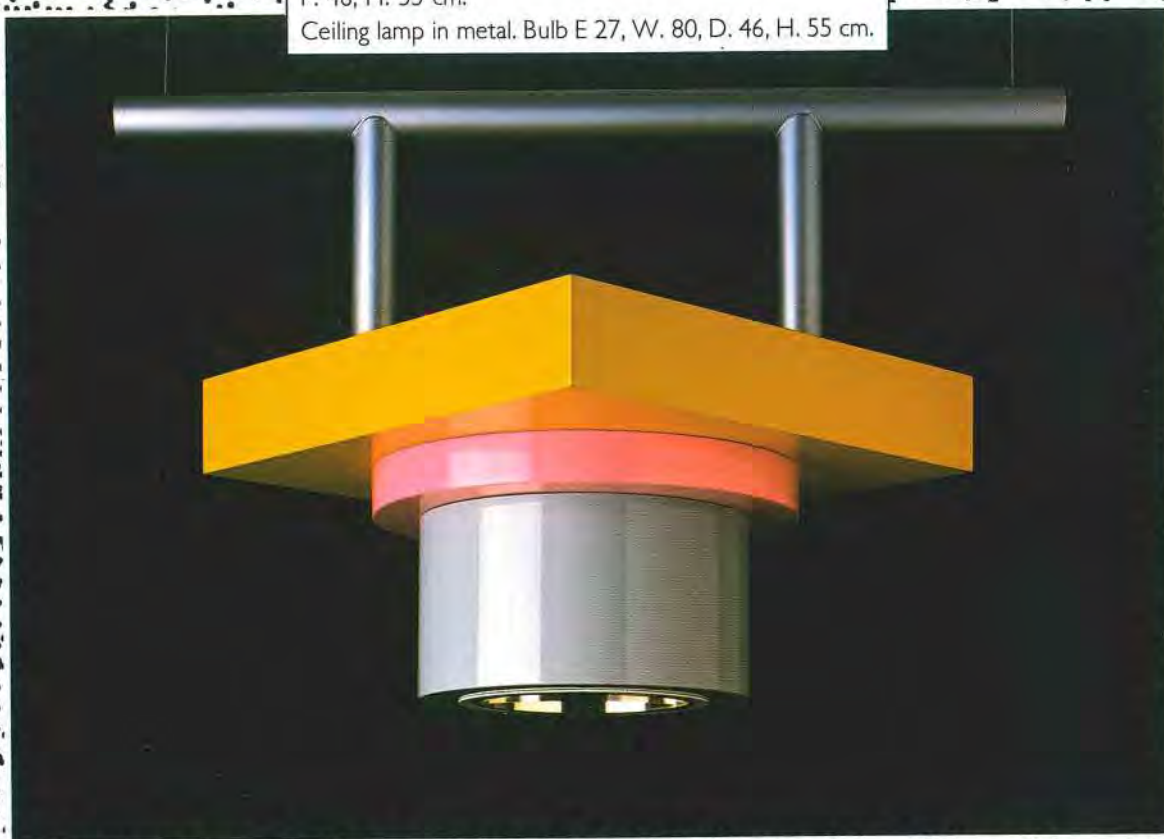

ROSSELLA - 1985

Marco Zanini

Lampada a sospensione in metallo. Lampadina E 27, L. 80,
P. 46, H. 55 cm.

Ceiling lamp in metal. Bulb E 27, W. 80, D. 46, H. 55 cm.